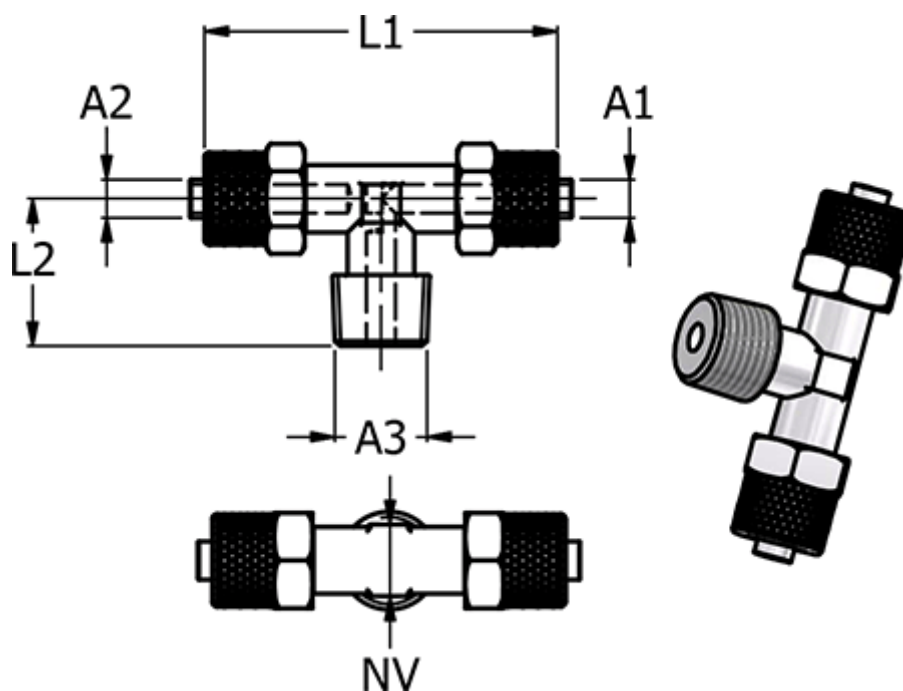

# Data Sheet

Article number: 586141148

Description: Push-on fitting 14.114-8, metal  $\text{Ø}8/6\text{-R } 1/4\text{'-}\text{Ø}8/6$   
Tee with conical thread

## Measures

= -

Thread A3 = R 1/4"

= -

= -

Hose diameter A1 = 8/6

Hose diameter A2 = 8/6

L1 = 44.0

L2 = 20.0

NV = 12